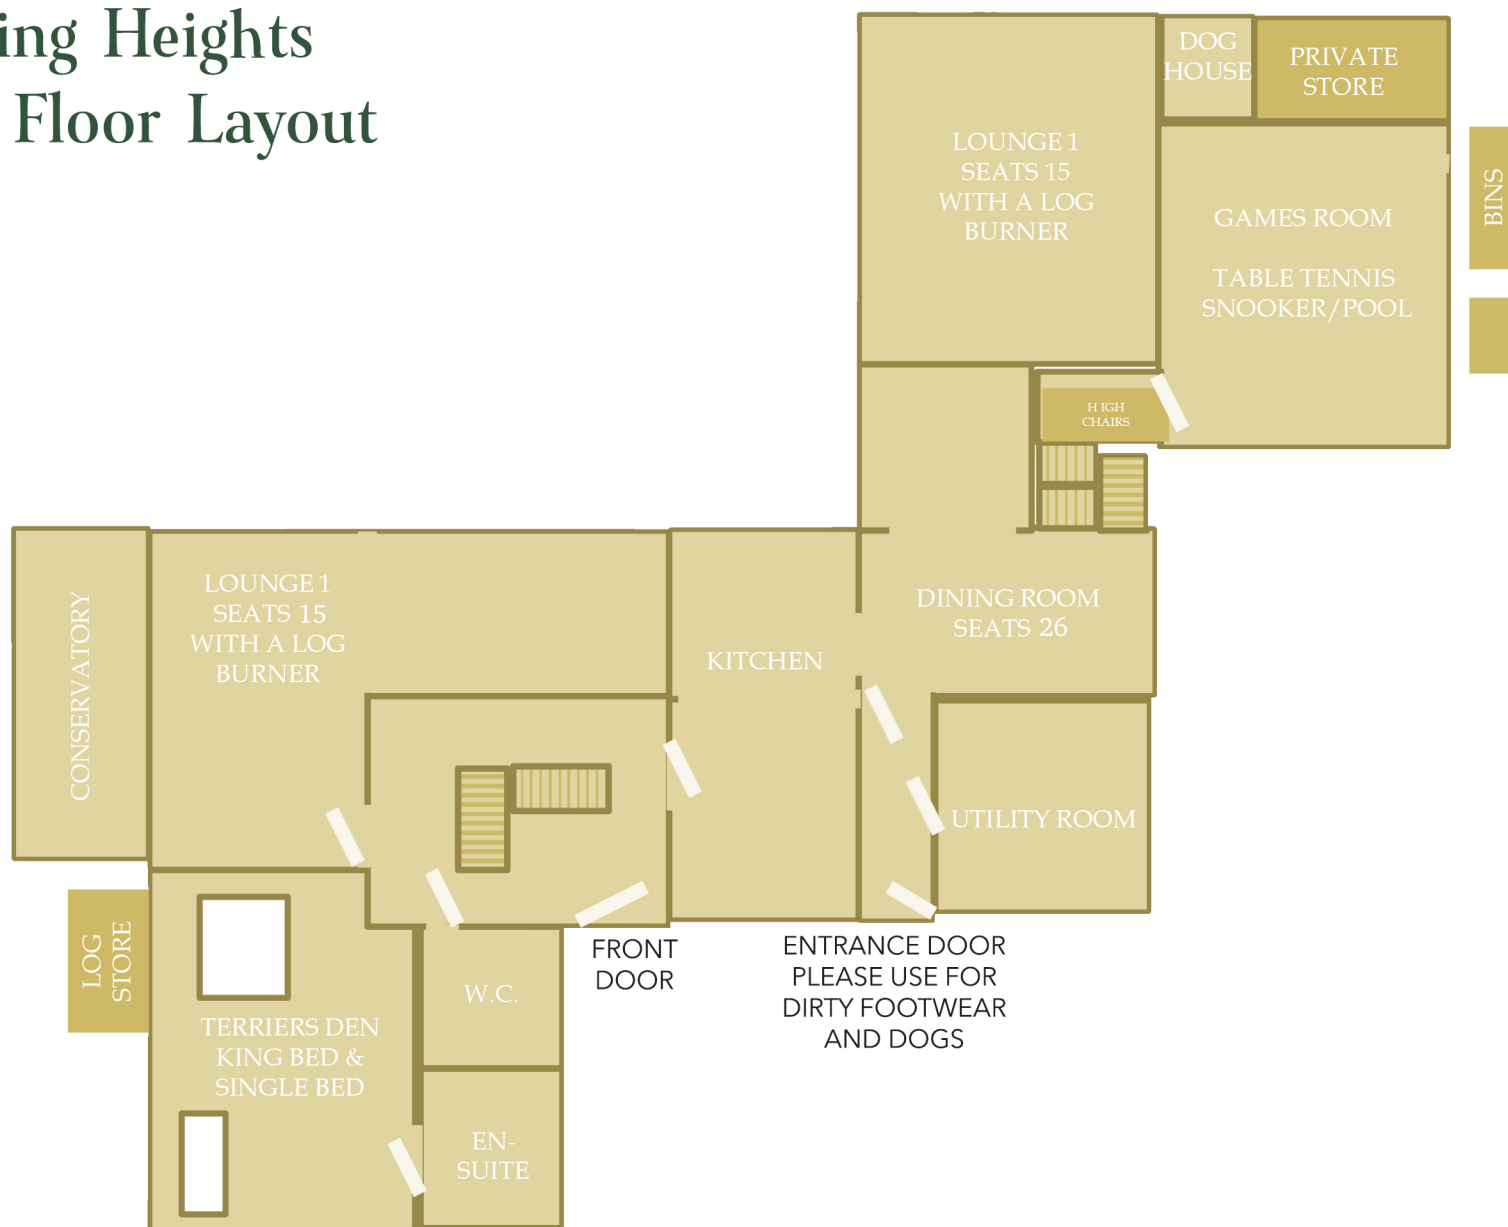

Sporting Heights Ground Floor Layout

Sporting Heights Upstairs Layout

DUSKY DOLPHINS - KING SIZE BED, 2 X SINGLE BEDS, EN-SUITE BATHROOM WITH SHOWER

SWANS NEST - KING SIZE BED, 1 X SINGLE BED, EN-SUITE BATHROOM WITH SHOWER

KAIKOURA - 2 X SINGLE BEDS, ADJOINING SHARED BATHROOM WITH SHOWER & BATH

CHICKEN COOP - 1 X SINGLE BED USE OF SHARED BATHROOM WITH THE KAIKOURA ROOM

CAMPFELLA - KING SIZE BED WITH EN-SUITE BATHROOM WITH SHOWER

DESERT ORCHID - DOUBLE BED WITH EN-SUITE BATHROOM WITH A SHOWER

NASHWAN - KING SIZE BED, 2 X SINGLE BEDS, EN-SUITE BATHROOM WITH BATH & SHOWER

NATIONAL - KING SIZE ROOM, 3 X SINGLE BEDS WITH OWN BATHROOM WITH A BATH

ONE BEDROOM DOWNSTAIRS (TERRIERS DEN) - KING SIZE BED, 1 X SINGLE BED, EN-SUITE BATHROOM WITH SHOWER